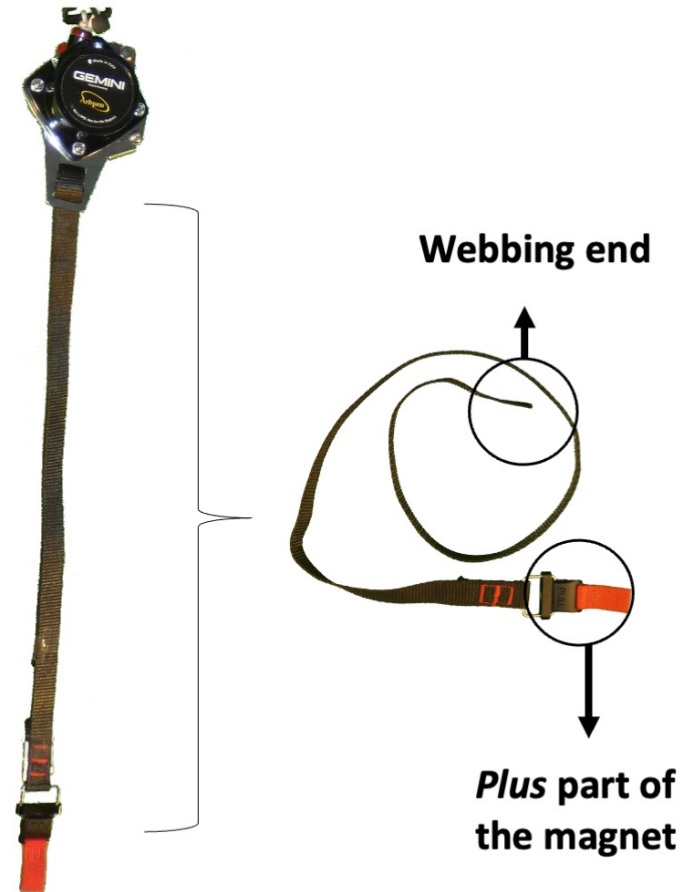

# List of contents

Chest harness connection

Buckle to add on the ascender

Down part replacement

Footsloop

Standard harness storage

# 1. Connection to the chest harness

## 2. Magnetic buckle to add on the Gemini Knee ascender

*Plus part of the magnet*

**The buckle replaces the standard snap**

## 3. Connection between boots and Gemini Knee ascender

**Webbing end**

*Plus part of the magnet*